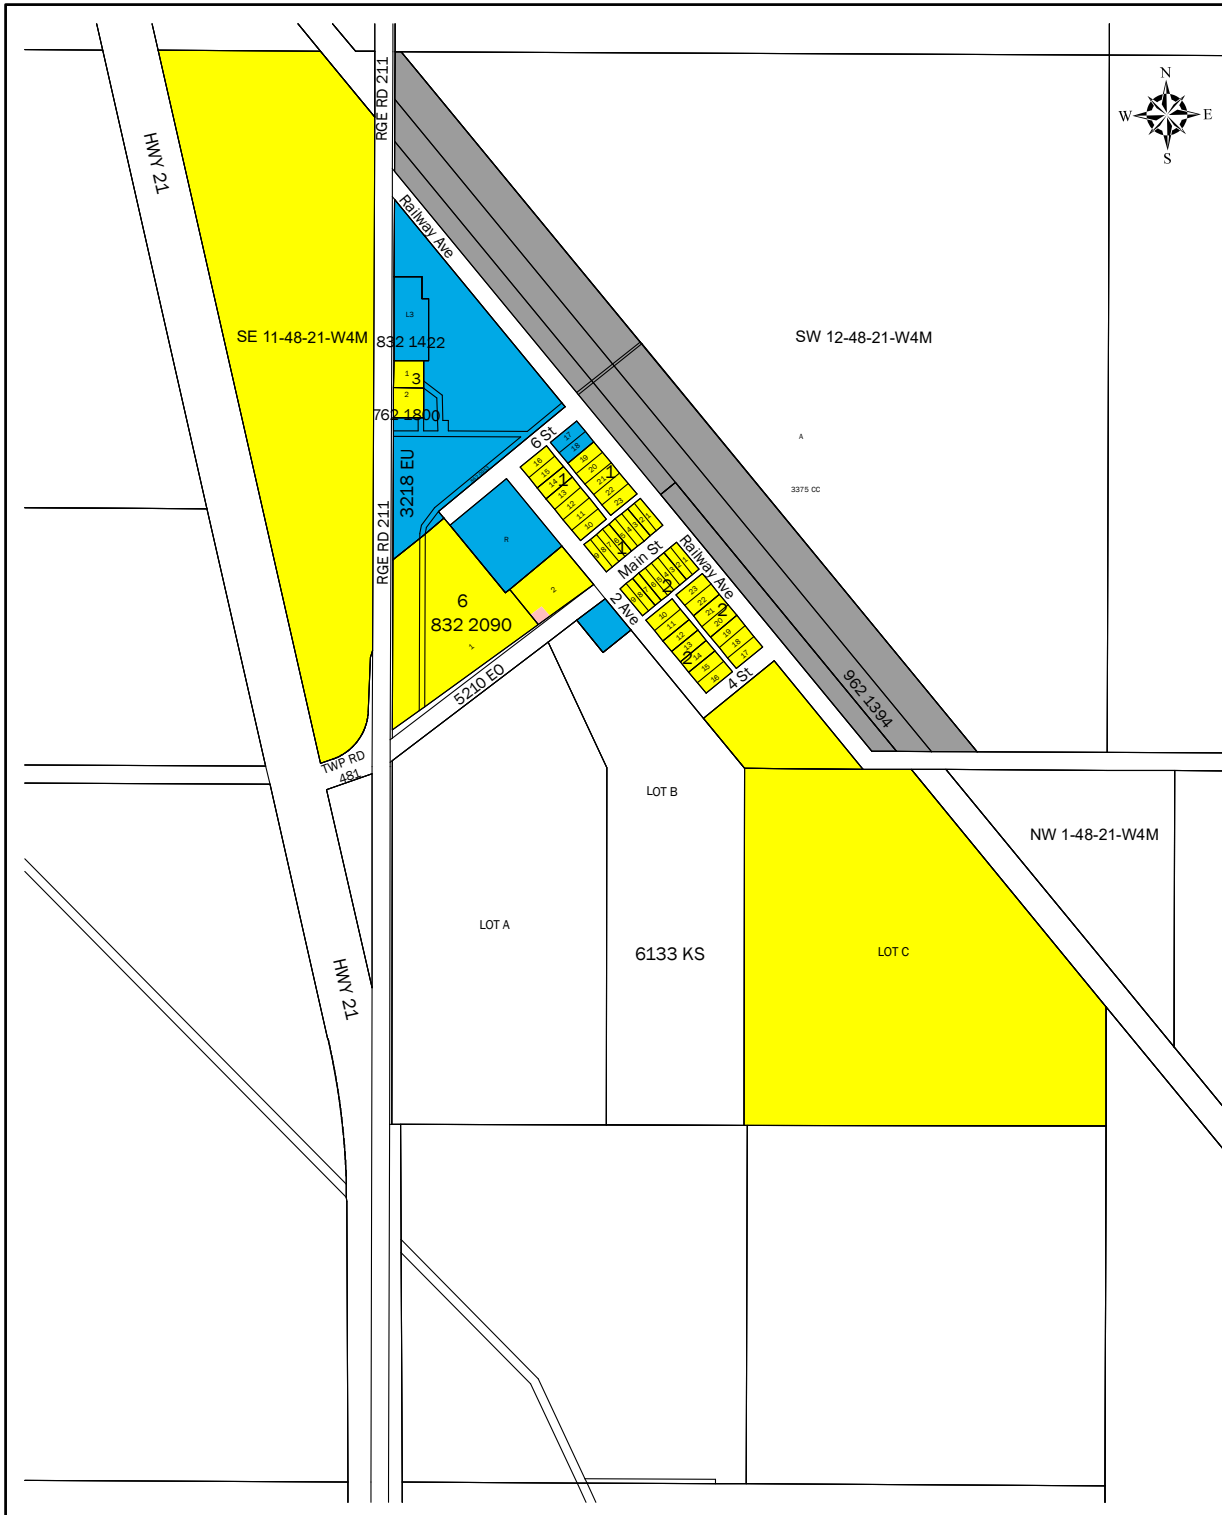

# Hamlet of Armena LAND USE / INDEX MAP

## DISTRICT LEGEND

-  CR1 (Small Lot Country Residential)
-  CR2 (Large Lot Country Residential)
-  DC (Direct Control)
-  GREC (General Recreation)
-  IPU (Institutional and Public Use)
-  LR (Lake Resort)
-  PROV (Provincial Regs)
-  RCI (Rural Commercial and Industrial)
-  UC (Urban Commercial)
-  UI (Urban Industrial)
-  UR (Urban Residential)
-  WP (Watershed Protection)