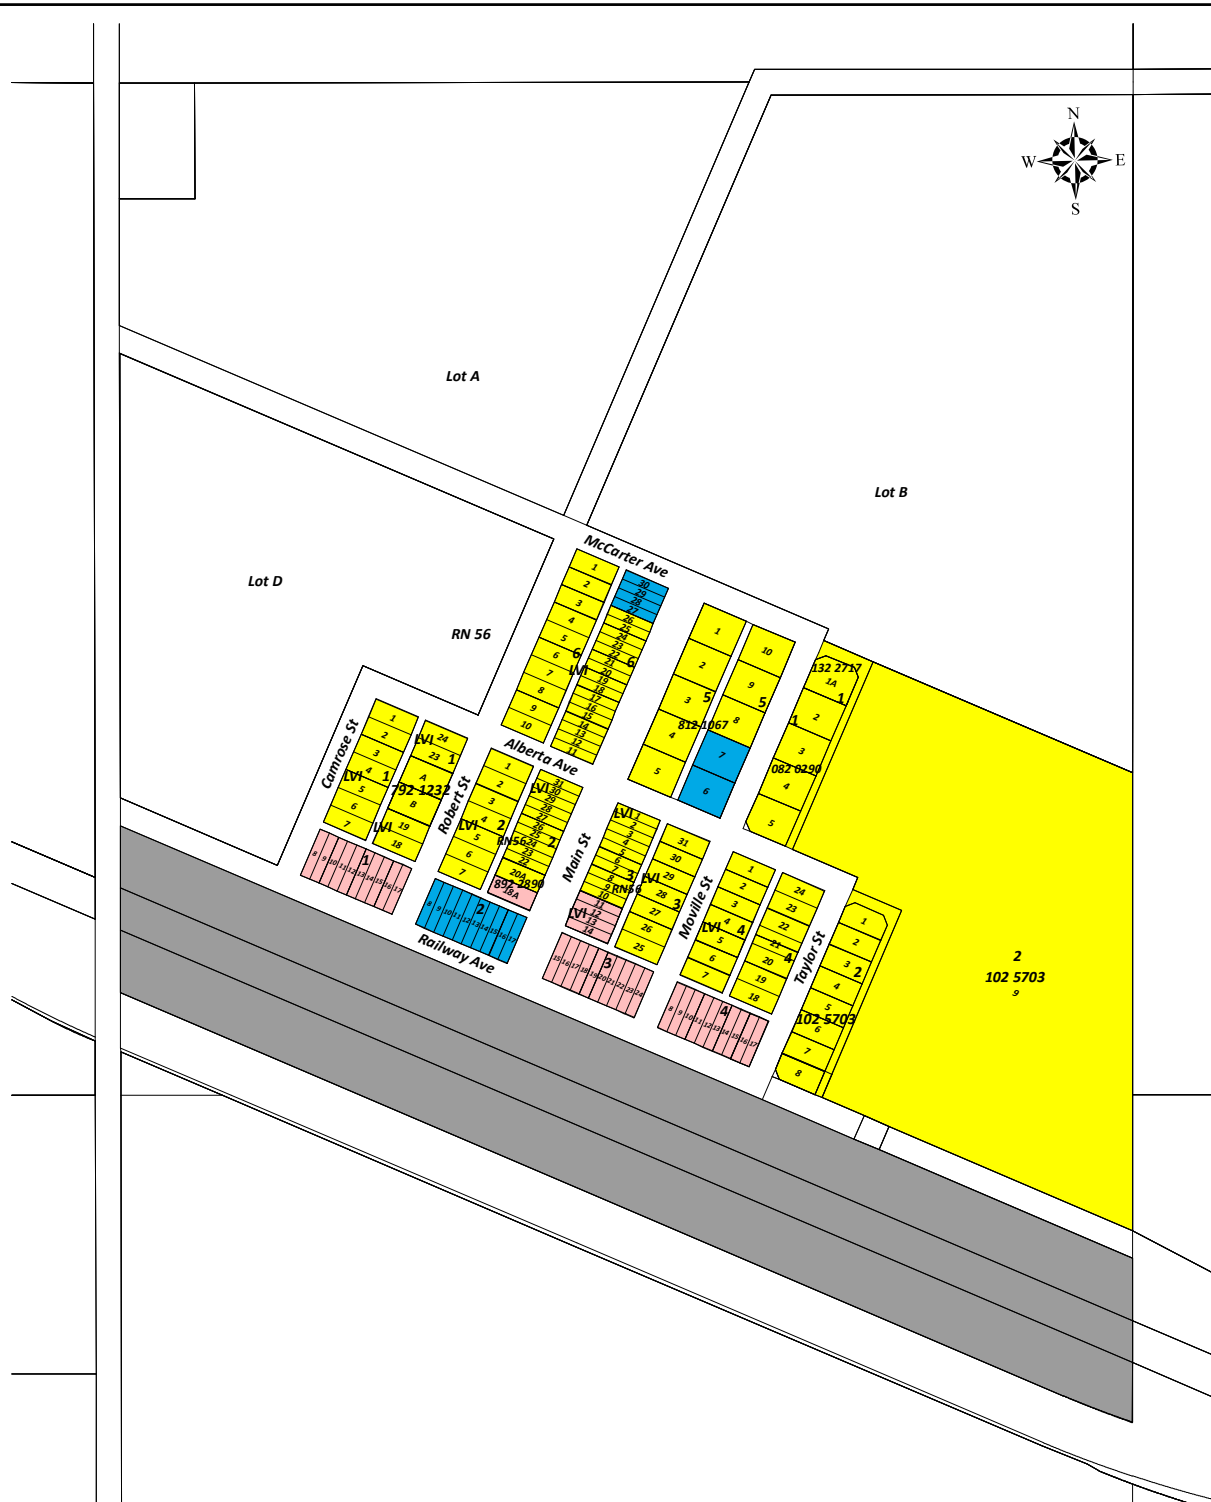

# Hamlet of Ohaton

## LAND USE / INDEX MAP

### DISTRICT LEGEND

-  CR1 (Small Lot Country Residential)
-  CR2 (Large Lot Country Residential)
-  DC (Direct Control)
-  GREC (General Recreation)
-  IPU (Institutional and Public Use)
-  LR (Lake Resort)
-  PROV (Provincial Regs)
-  RCI (Rural Commercial and Industrial)
-  UC (Urban Commercial)
-  UI (Urban Industrial)
-  UR (Urban Residential)
-  WP (Watershed Protection)