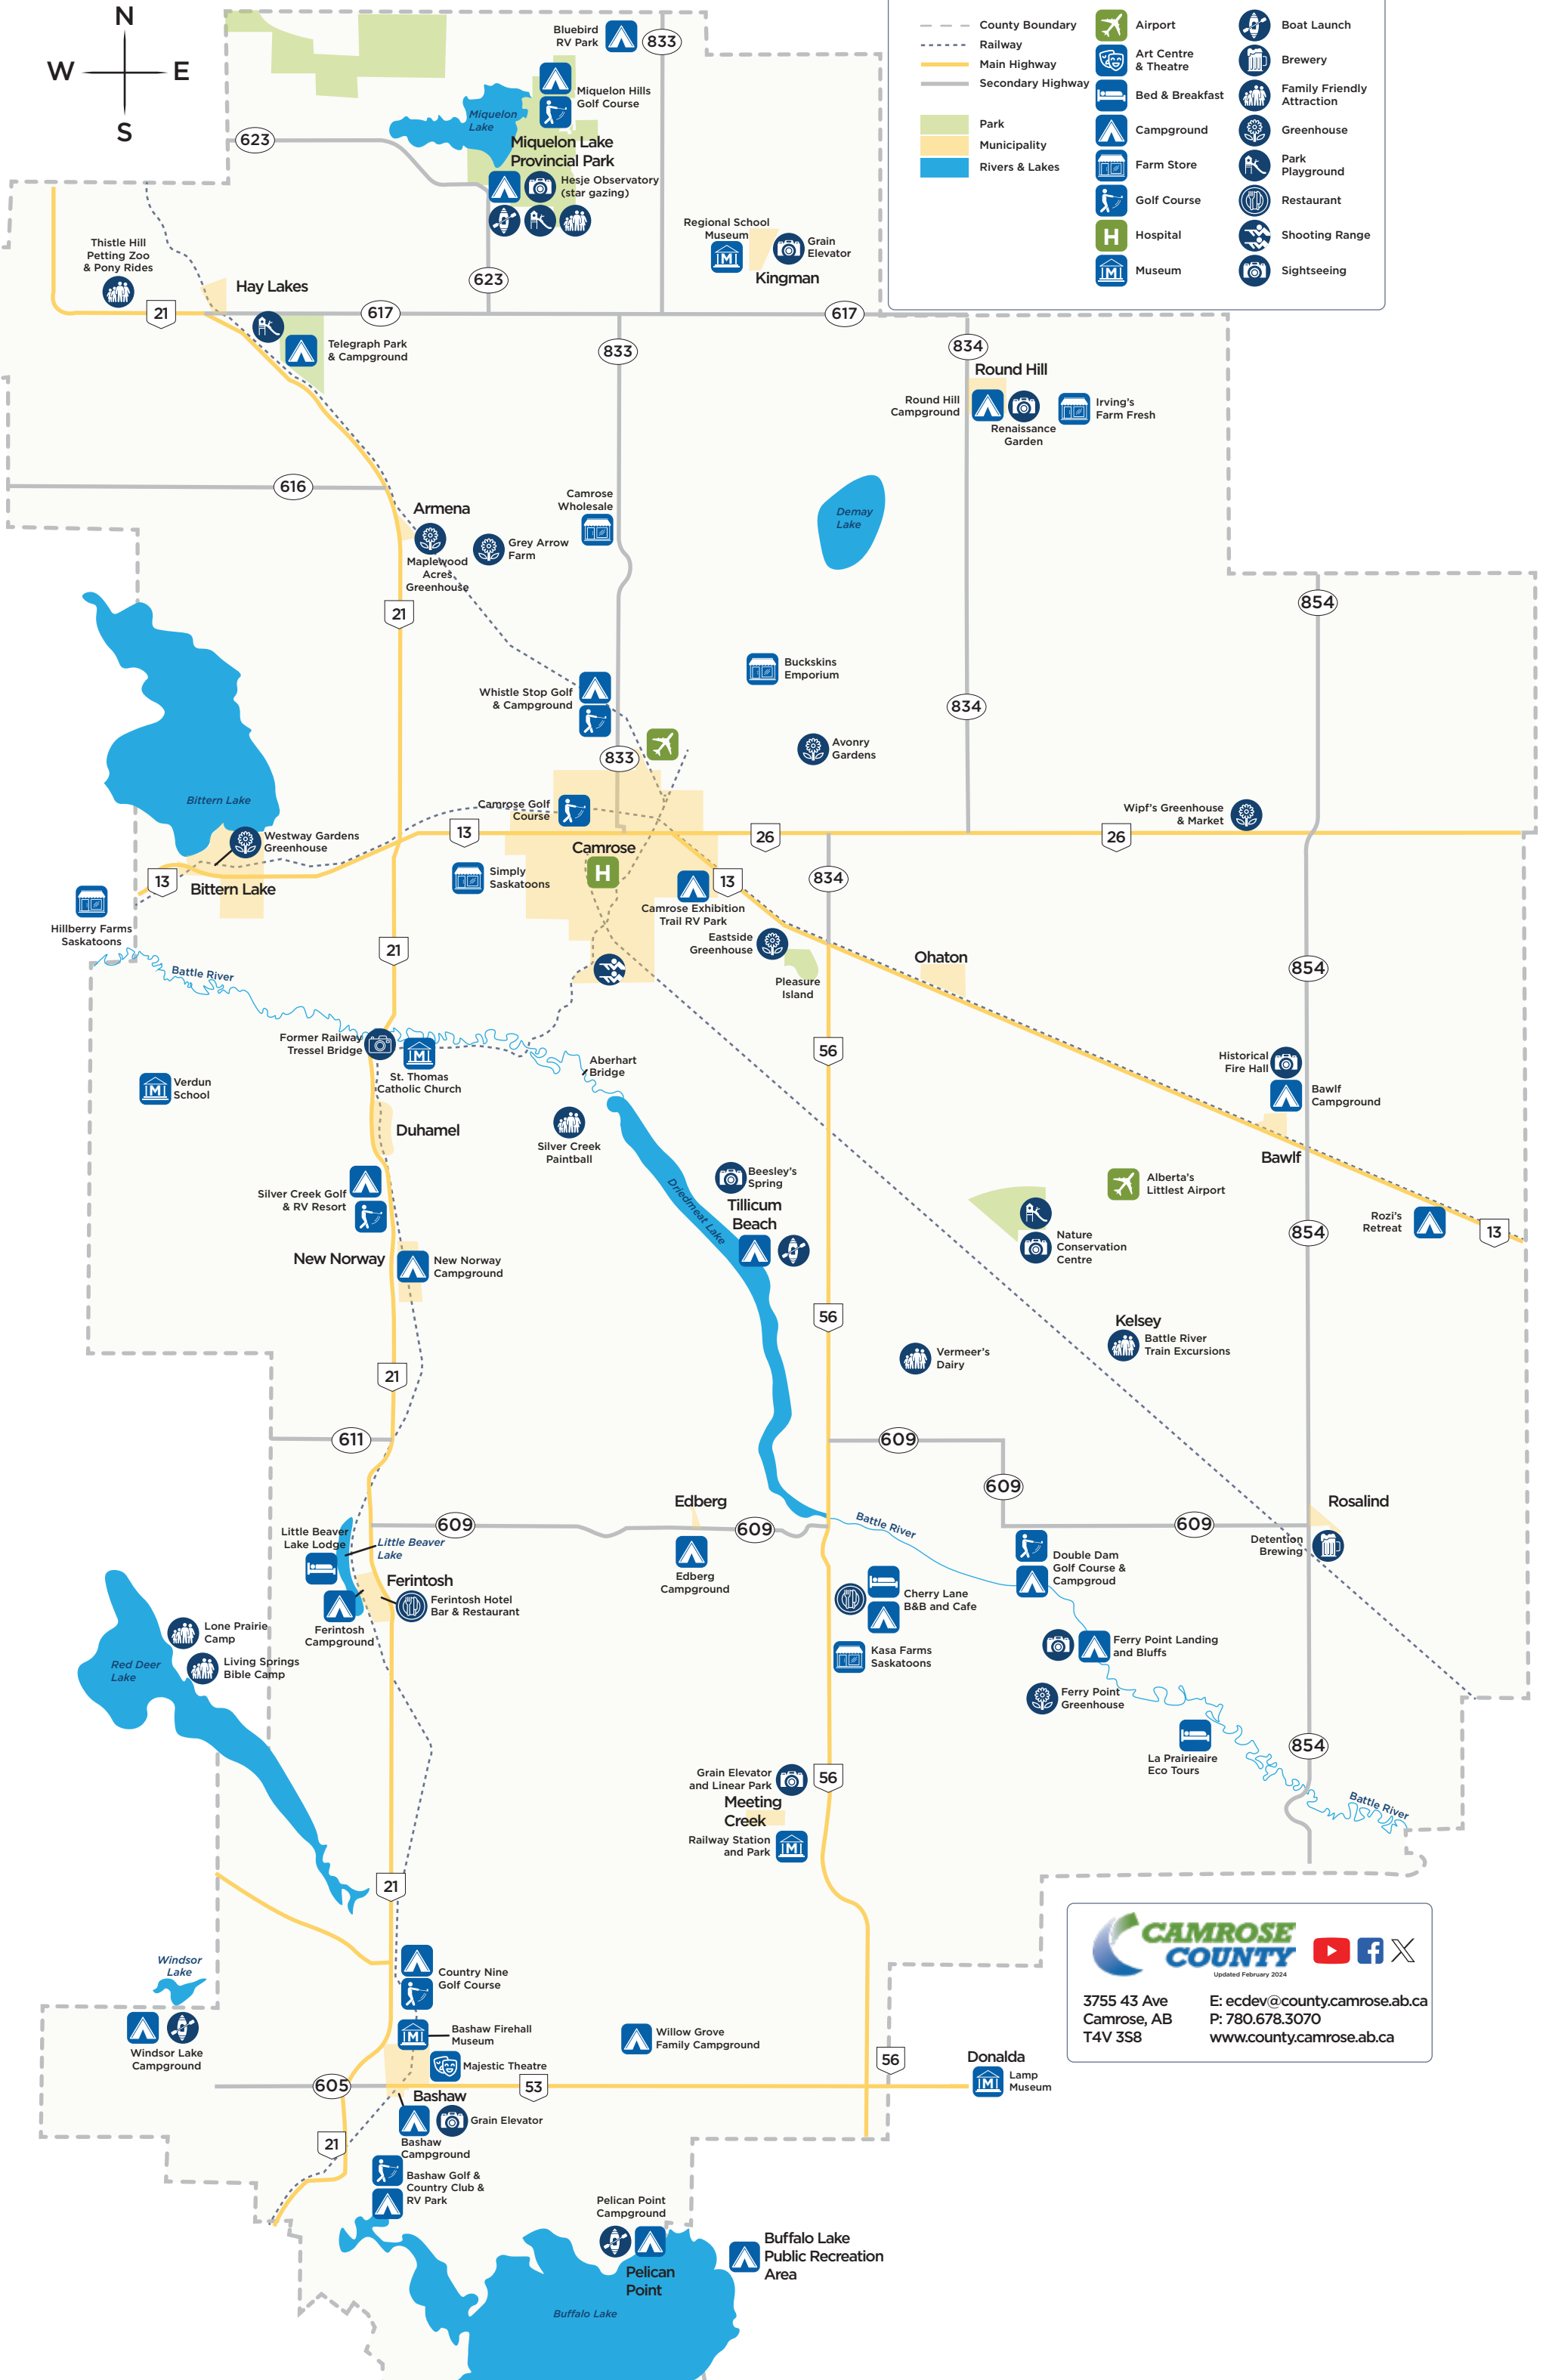

Legend

- County Boundary
- Railway
- Main Highway
- Secondary Highway
- Park
- Municipality
- Rivers & Lakes
- Airport
- Art Centre & Theatre
- Bed & Breakfast
- Campground
- Farm Store
- Golf Course
- Hospital
- Museum
- Boat Launch
- Brewery
- Family Friendly Attraction
- Greenhouse
- Park Playground
- Restaurant
- Shooting Range
- Sightseeing

CAMROSE COUNTY
Updated February 2024

3755 43 Ave
Camrose, AB
T4V 3S8

E: ecdev@county.camrose.ab.ca
P: 780.678.3070
www.county.camrose.ab.ca

Icons for YouTube, Facebook, and X are also present.